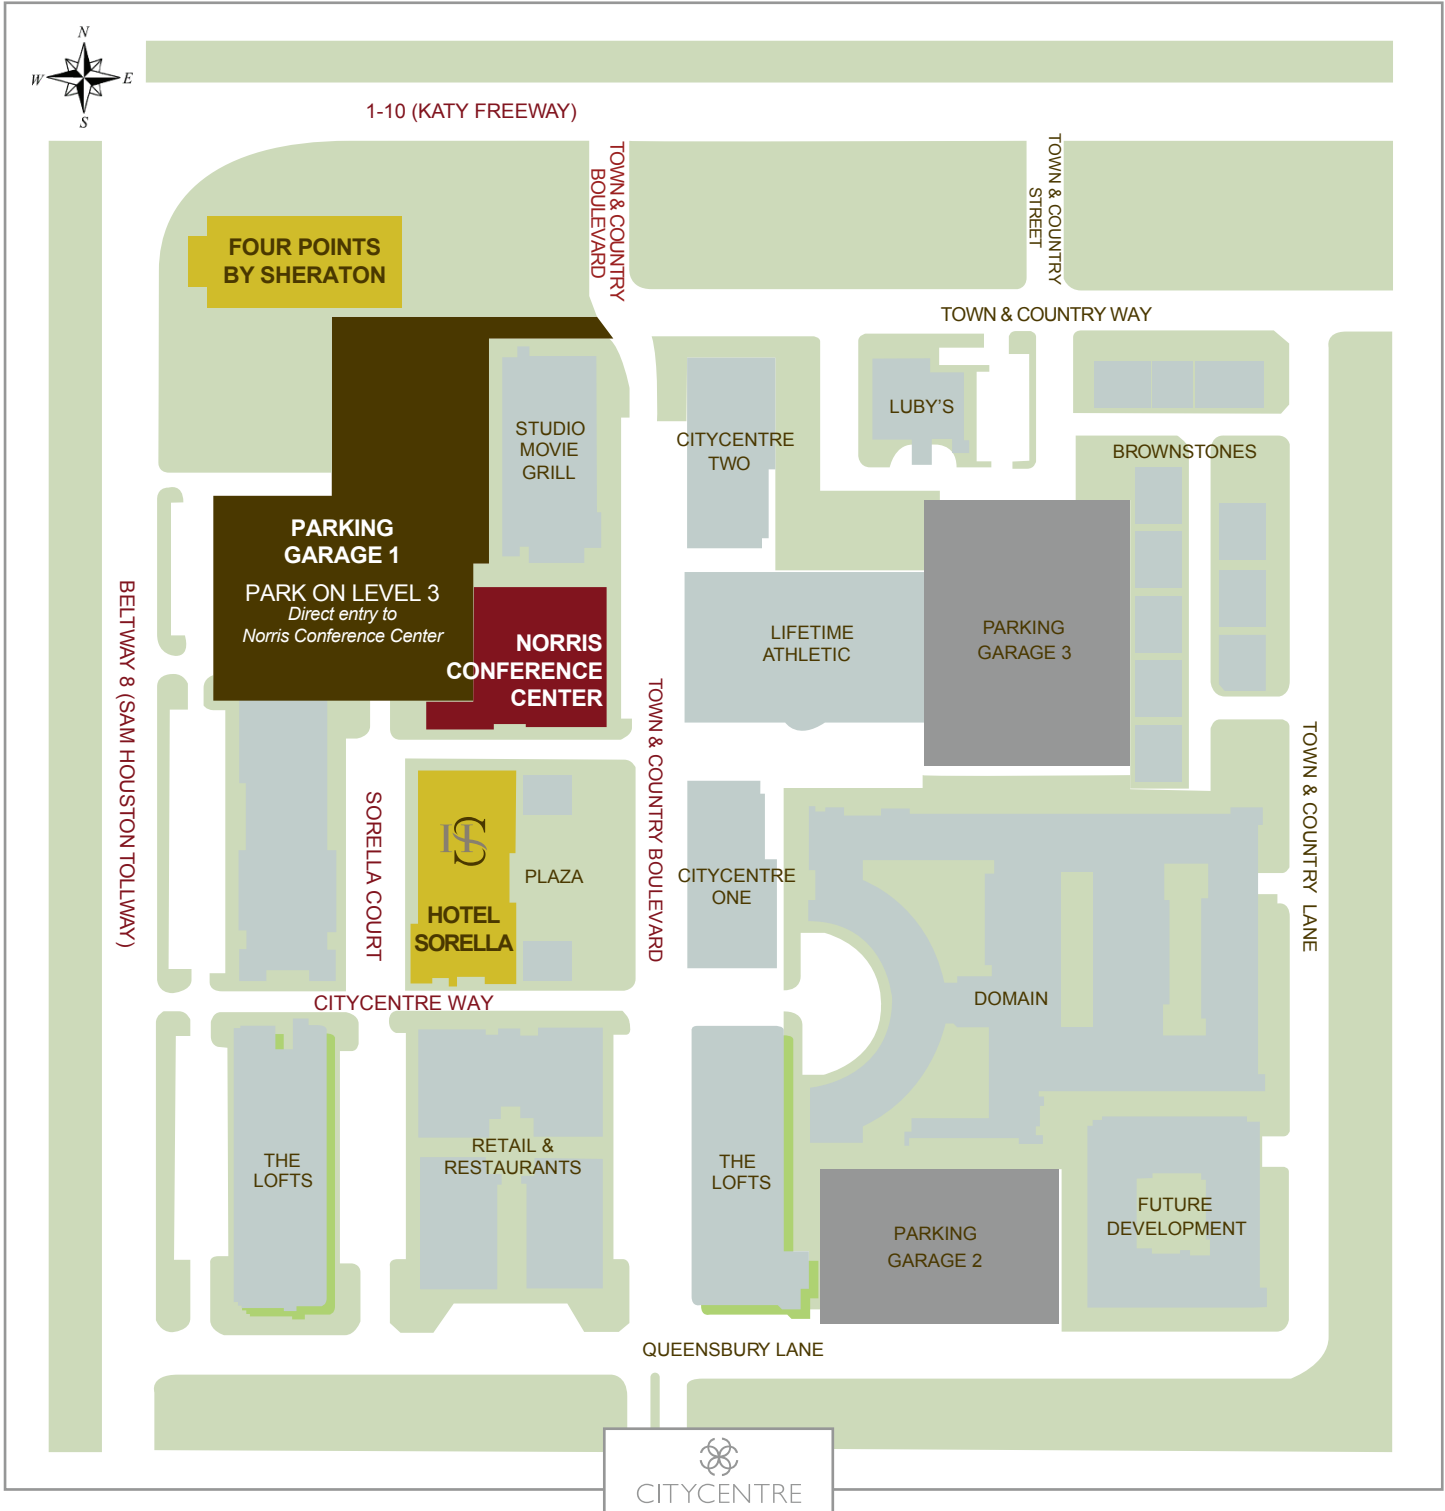

11th annual

IIDA Student Conference

the future of design

February 17-18, 2011
CITYCENTRE, Houston

800 Town & Country Boulevard
Houston, Texas 77024

-  **Student Conference:** Norris Conference Center
-  **Student Hotels:** Hotel Sorella & Four Points by Sheraton
-  **Free Parking:** Parking Garage 1, Level 3
(direct entrance to Norris Conference Center)

From West (San Antonio)

- Take Interstate 10 East
- Exit Frontage Road towards Beltway-8
- Go under Beltway-8 and keep to the right
- Turn Right onto Town & Country Blvd
- Turn slight Right into CITYCENTRE
- Take first Right to Parking Garage 1
- Turn Right on Sorella Court into Parking Garage 1
- Park on Level 3 (entrance to Norris Conference Center)

From North (Dallas)

- Take Interstate 45 South
- Take Beltway-8 East/Sam Houston Tollway West Exit, Exit 60B, Toward Bush Intercont' Airport.
- Merge onto Sam Houston Tollway West (Portions Toll)
- Take the Westview Exit
- Turn Left under Beltway-8 onto Katy Freeway feeder road
- Quickly merge to your Right
- Turn Right onto Town & Country Blvd
- Turn slight Right into CITYCENTRE
- Take first Right to Parking Garage 1
- Turn Right on Sorella Court into Parking Garage 1
- Park on Level 3 (entrance to Norris Conference Center)

From Bush Intercontinental Airport (IAH)

- Go West on Terminal Road North toward US-59/I-45/Airport Exit
- Turn slight Left onto JFK Blvd./John F Kennedy Blvd.
- Take Beltway-8 West
- Beltway 8 W/Sam Houston Pkwy W becomes Sam Houston Tollway West (Portions Toll)
- Take the Westview Exit
- Turn Left under Beltway-8 onto Katy Freeway feeder road
- Quickly merge to your Right
- Turn Right onto Town & Country Blvd
- Turn slight Right into CITYCENTRE
- Take first Right to Parking Garage 1
- Turn Right on Sorella Court into Parking Garage 1
- Park on Level 3 (entrance to Norris Conference Center)