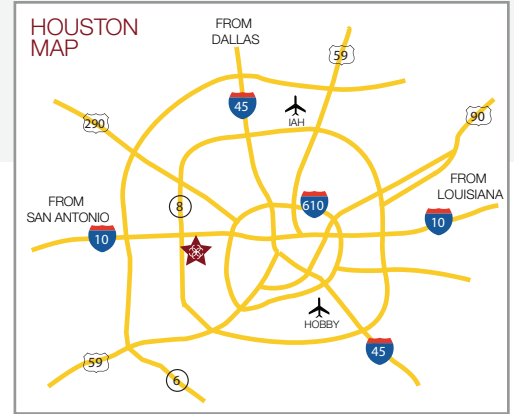

11th annual

IIDA Student Conference

the future of design

February 17-18, 2011
CITYCENTRE, Houston

800 Town & Country Boulevard
Houston, Texas 77024

-  **Student Conference:** Norris Conference Center
-  **Student Hotels:** Hotel Sorella & Four Points by Sheraton
-  **Free Parking:** Parking Garage 1, Level 3
(direct entrance to Norris Conference Center)

IIDA Student Conference

the future of design

February 17-18, 2011
CITYCENTRE, Houston

800 Town & Country Boulevard
Houston, Texas 77024

From East (Downtown Houston/Louisiana)

- Take Interstate 10 West
- Exit Frontage Road (Exit 756A) towards Beltway-8
- Make a U-Turn under Katy Freeway
- Quickly merge to your Right
- Turn slight Right into CITYCENTRE
- Take first Right to Parking Garage 1
- Turn Right on Sorella Court into Parking Garage 1
- Park on Level 3 (entrance to Norris Conference Center)

From West (San Antonio)

- Take Interstate 10 East
- Exit Frontage Road towards Beltway-8
- Go under Beltway-8 and keep to the right
- Turn Right onto Town & Country Blvd
- Turn slight Right into CITYCENTRE
- Take first Right to Parking Garage 1
- Turn Right on Sorella Court into Parking Garage 1
- Park on Level 3 (entrance to Norris Conference Center)

From William P. Hobby Airport (HOU)

- Turn Right onto Airport Blvd.
- Take 1st Left onto Broadway St.
- Take Interstate 45 North
- Take Interstate 10 West
- Exit Frontage Road (Exit 756A) towards Beltway-8
- Make a U-Turn under Katy Freeway
- Quickly merge to your Right
- Turn slight Right into CITYCENTRE
- Take first Right to Parking Garage 1
- Turn Right on Sorella Court into Parking Garage 1
- Park on Level 3 (entrance to Norris Conference Center)