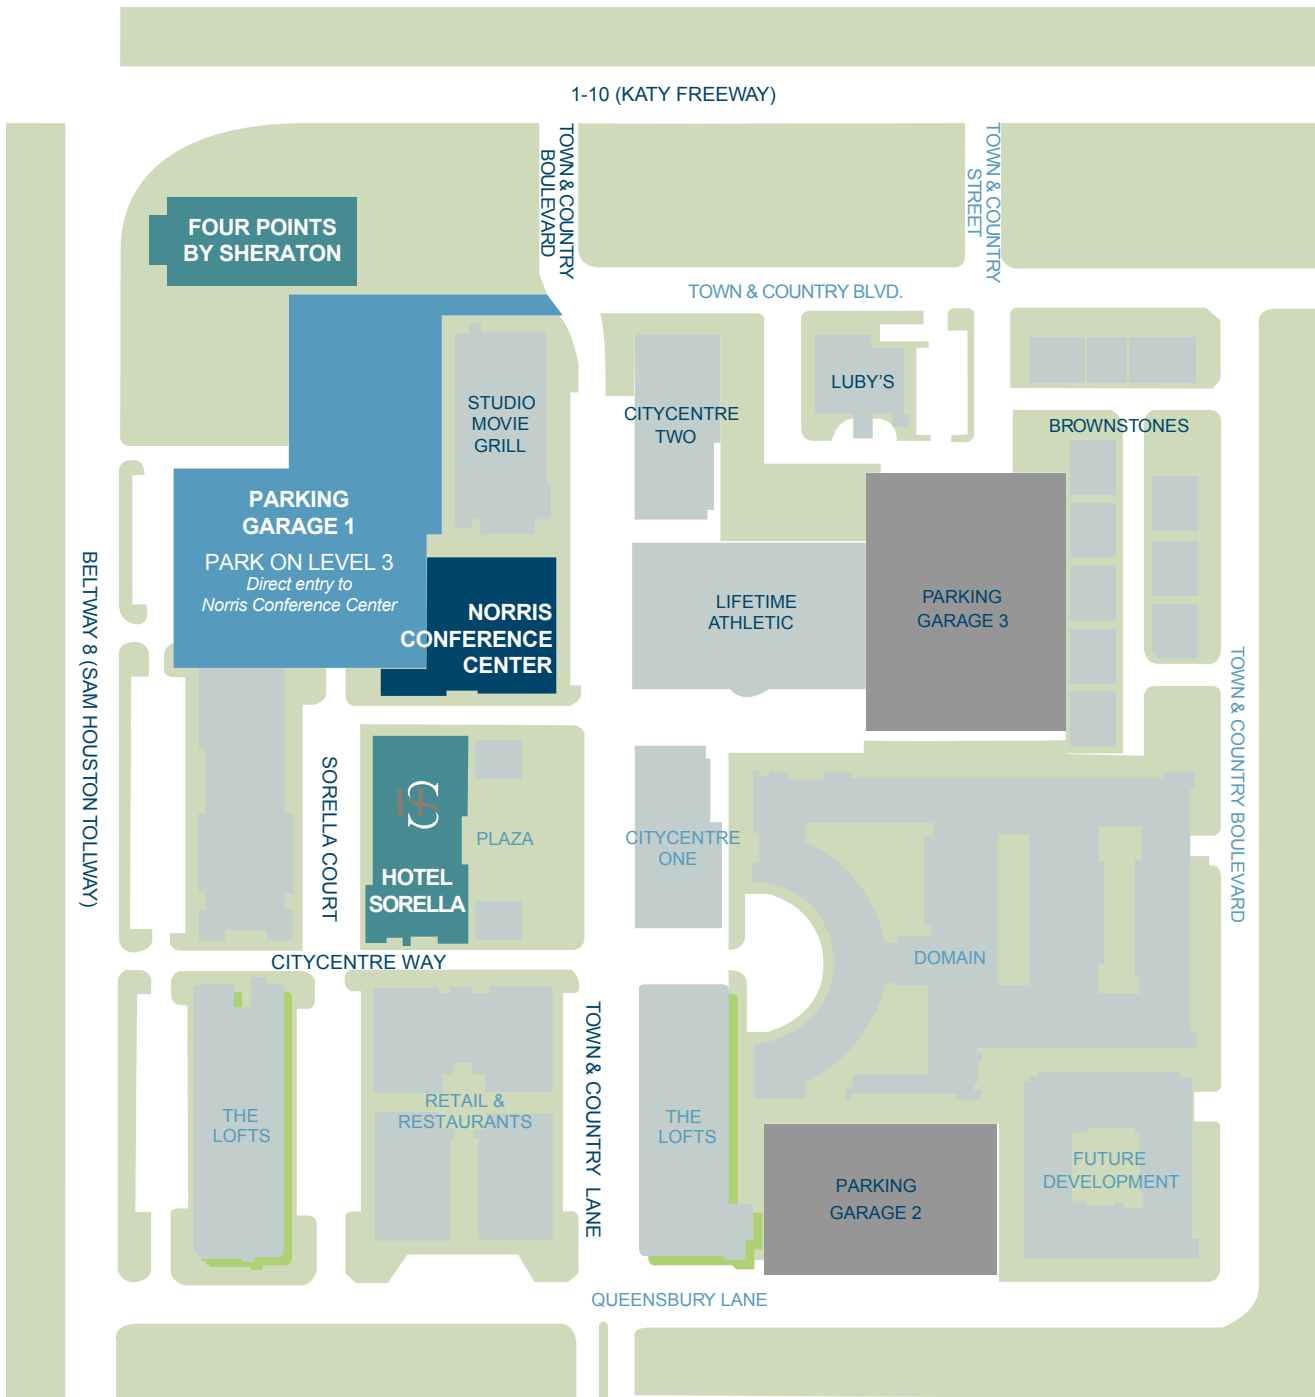

Student Conference Map

CITYCENTRE Houston

CITYCENTRE
800 Town & Country Blvd.
Houston, Texas 77024

- **Student Conference:** Norris Conference Center
- **Student Hotels:** Hotel Sorella & Four Points by Sheraton
- **Free Parking:** Parking Garage 1, Level 3 (*direct entrance to Norris Conference Center*)